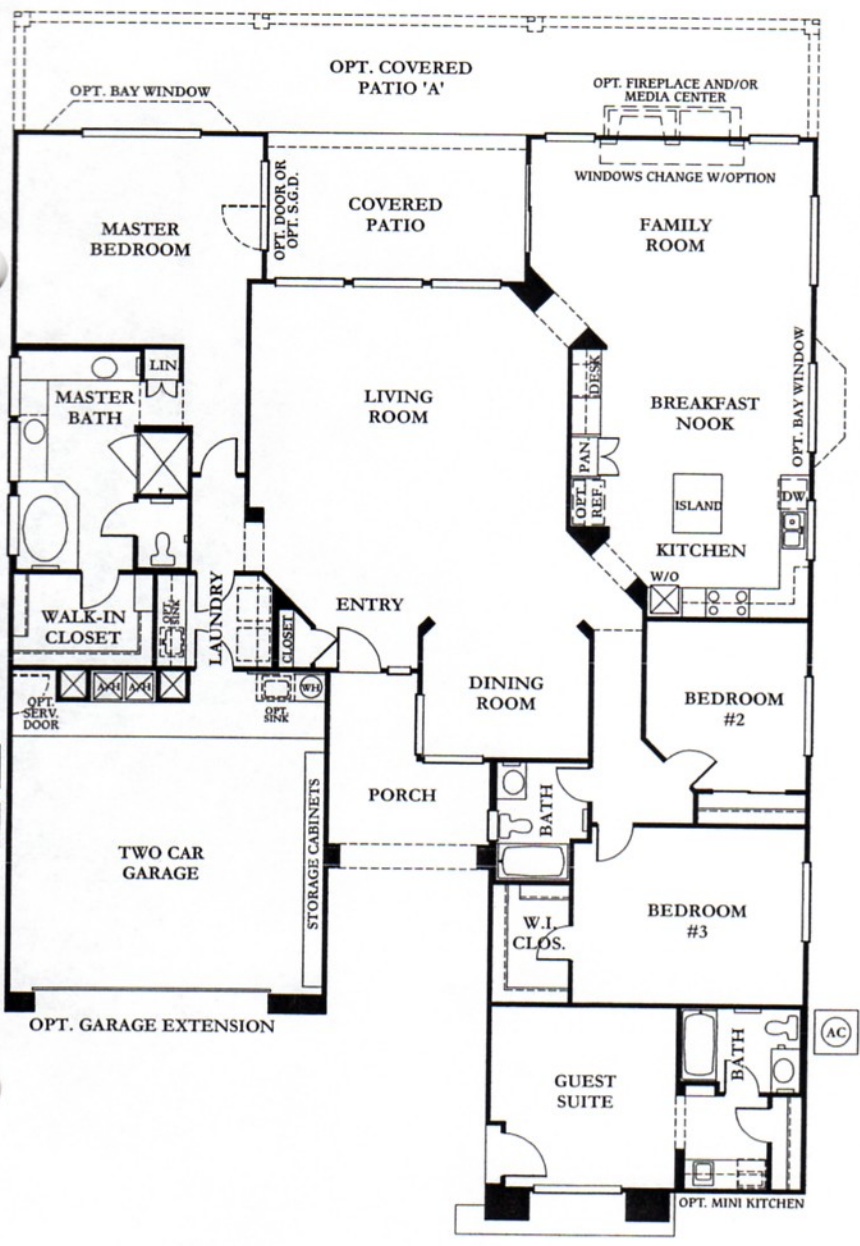

3 Bedrooms, 2 Baths, Guest Suite w/Full Bath,
2647 Sq. Ft. - Exterior Design C

DAKOTA 2647

Exterior Design A

Exterior Design B

2647