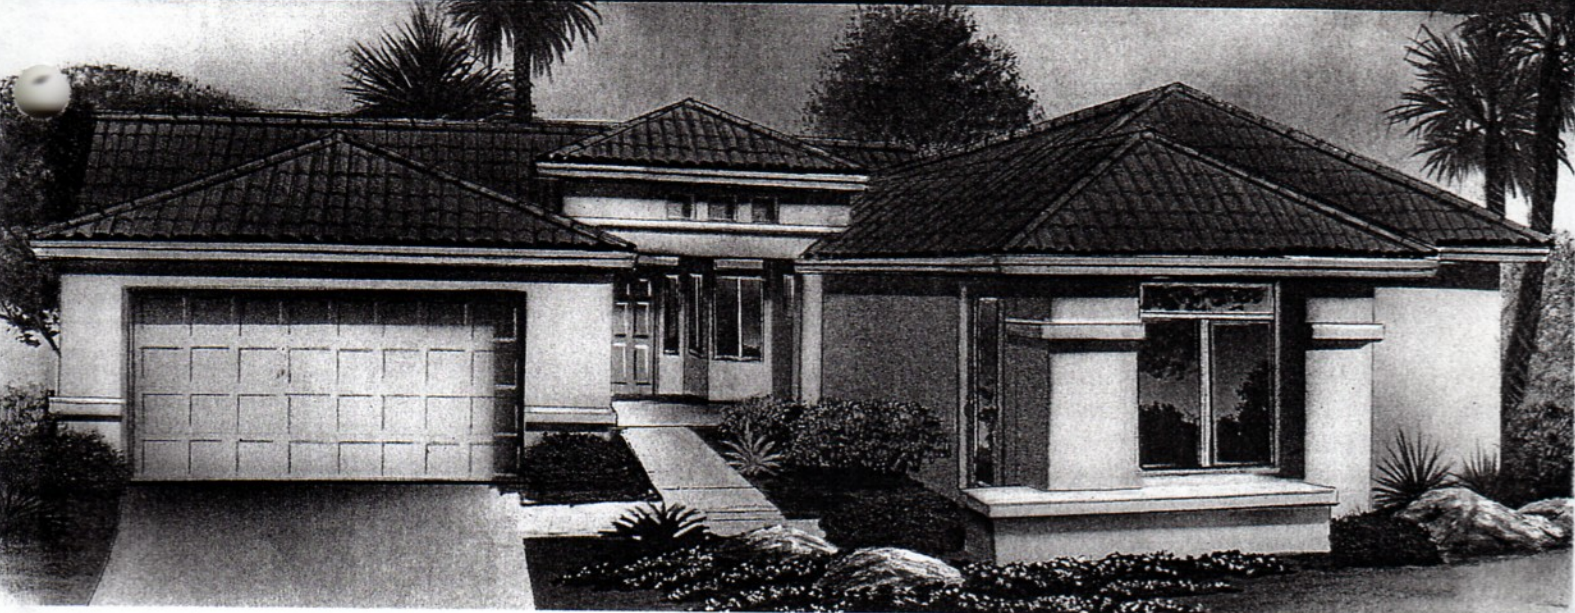

3 Bedrooms, 2 Baths, Guest Suite w/Full Bath,
2647 Sq. Ft. - Exterior Design C

DAKOTA 2647

Exterior Design A

Exterior Design B

2647