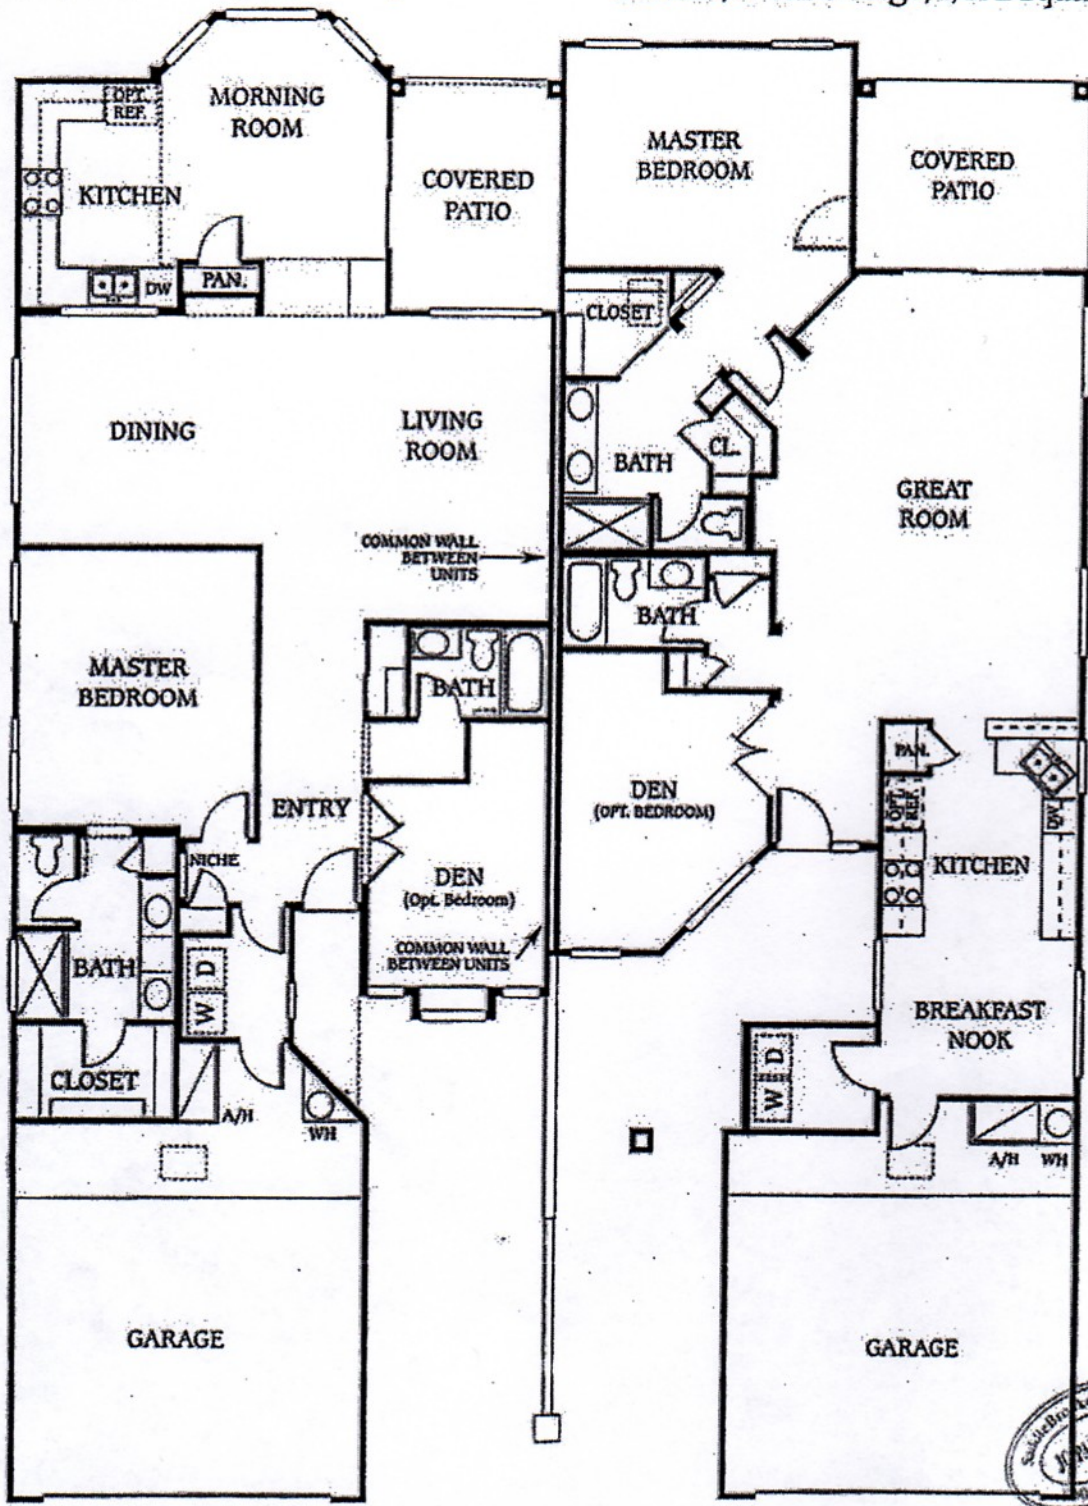

The Capri-#1525

1 Bedroom, Den (Optional 2nd Bedroom),
2 Baths, 2-Car Garage, 1,525 Square Feet

The San Remo-#1452

1 Bedroom, Den (Optional 2nd Bedroom),
2 Baths, 2-Car Garage, 1,452 Square Feet

Floorplans not to scale - Effective date 5/00