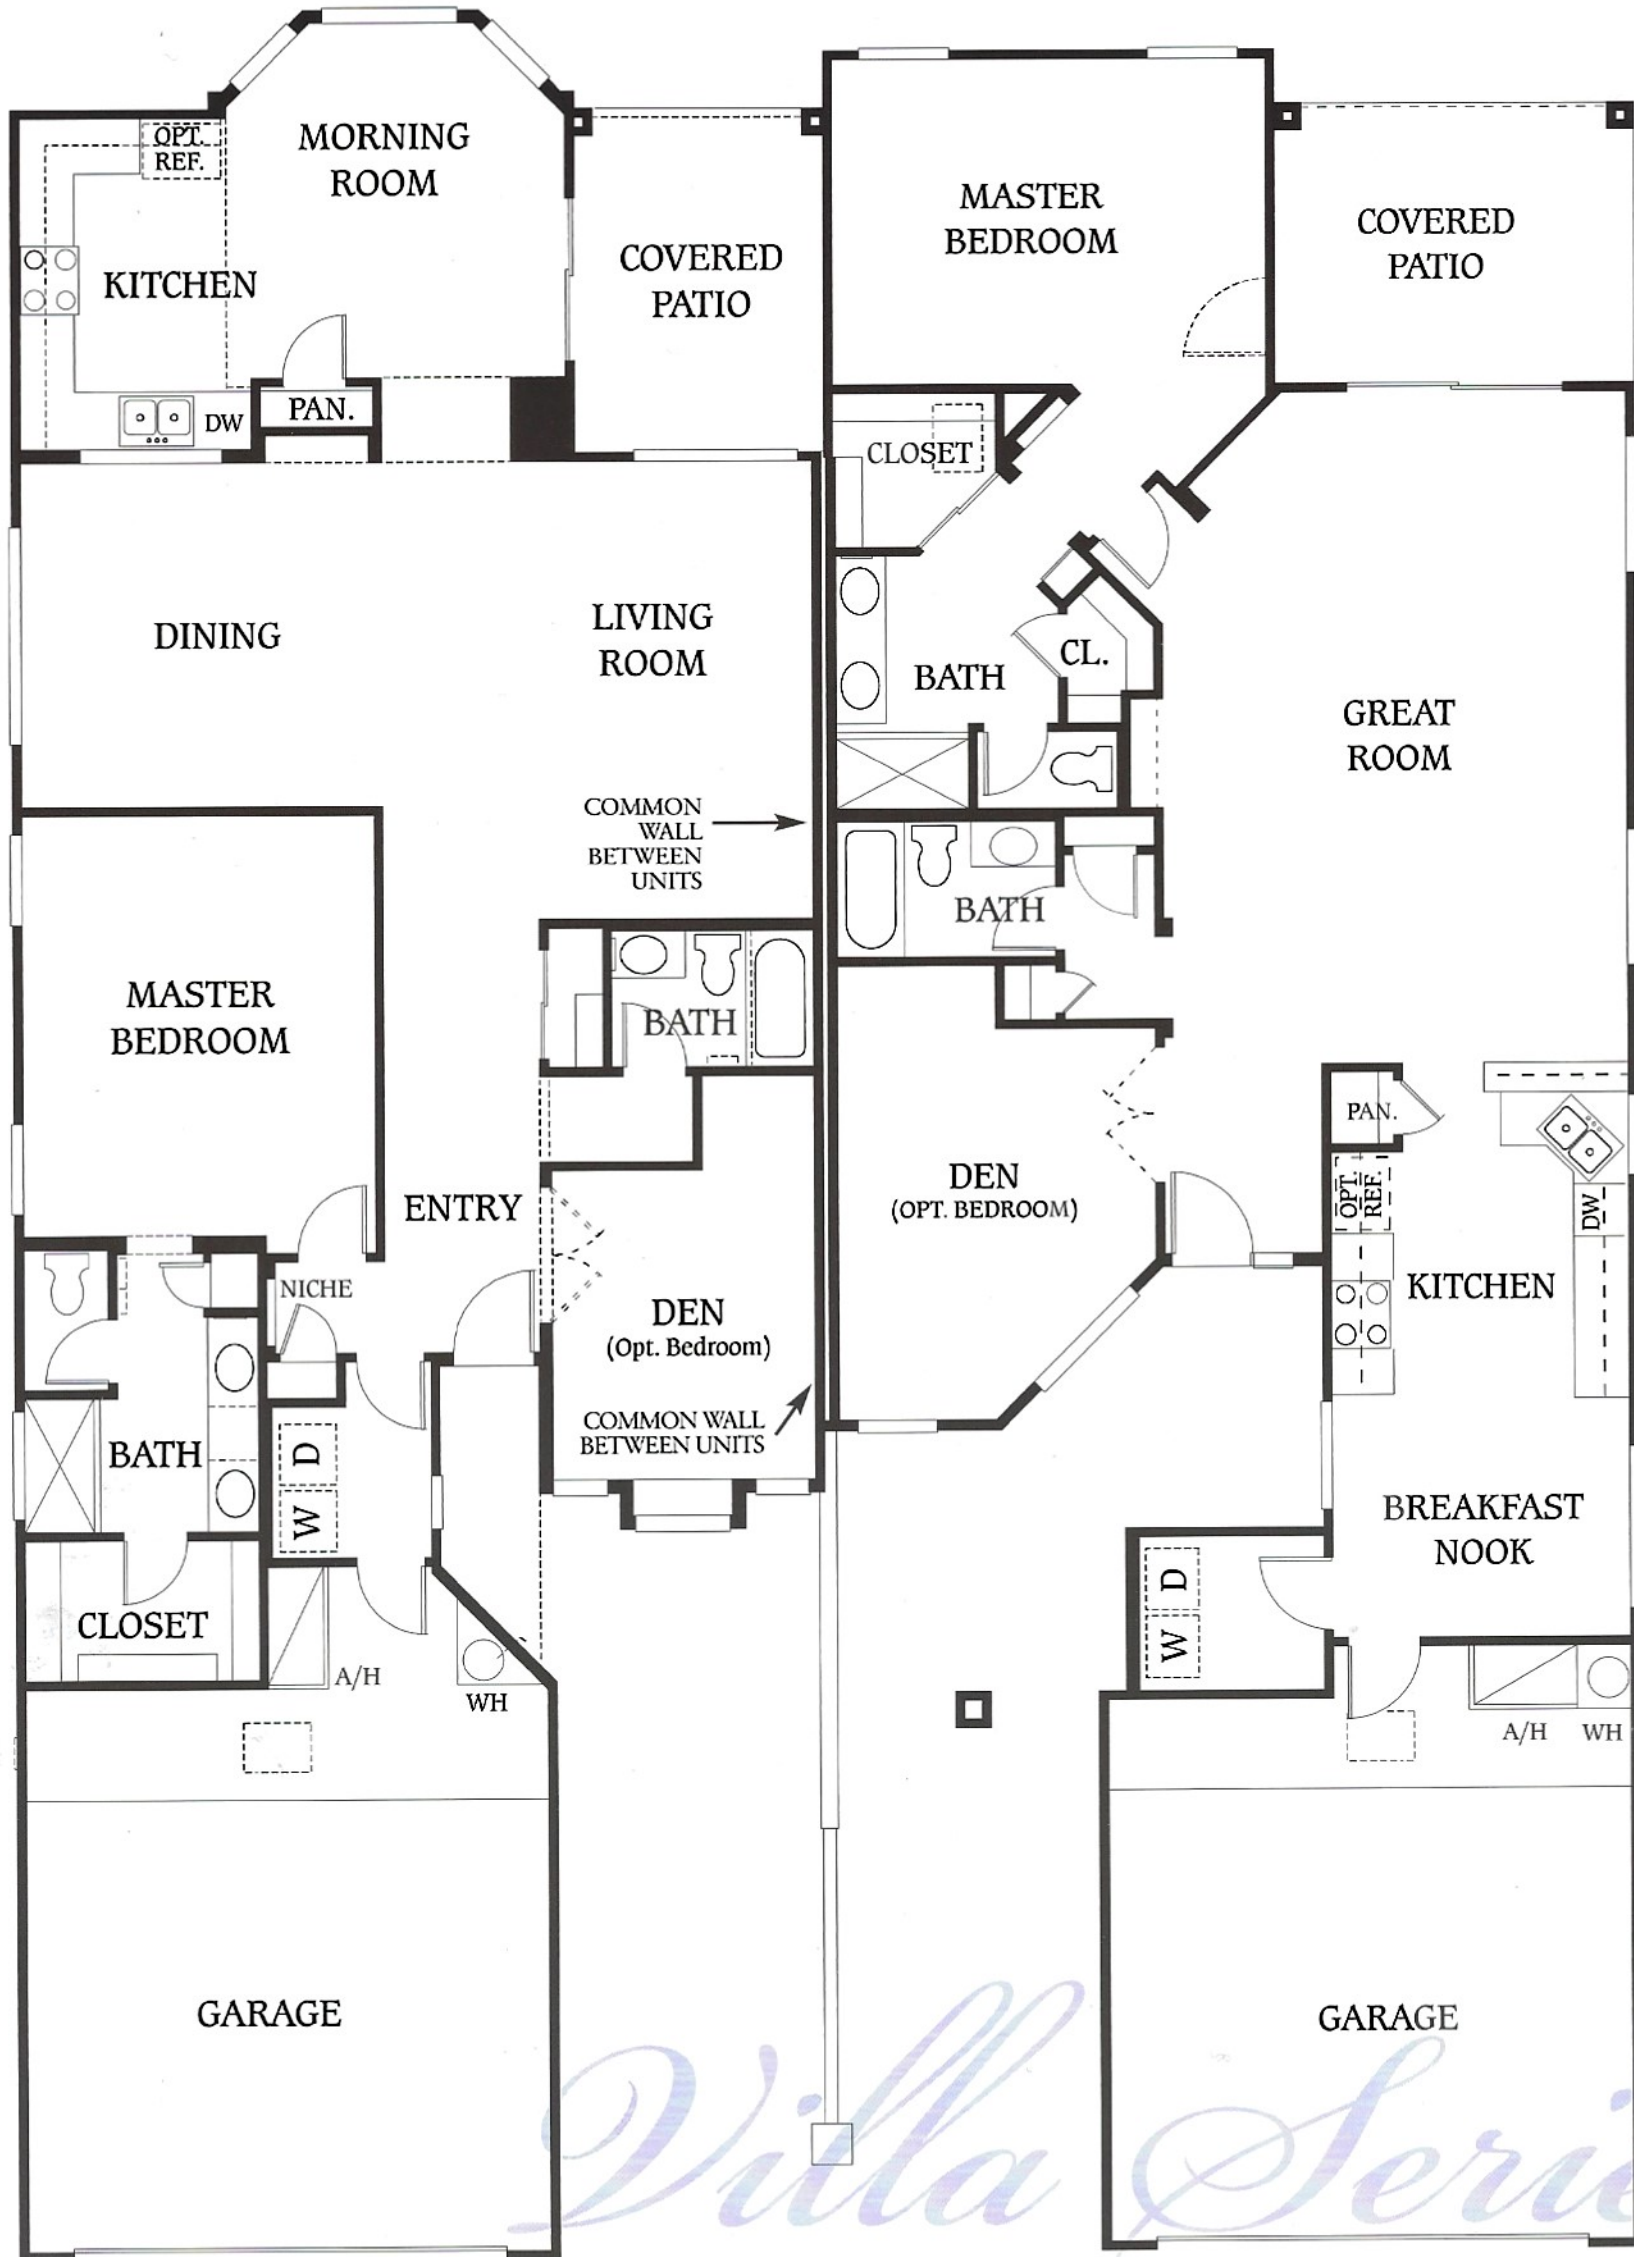

The Capri-#1525

1 Bedroom, Den (Optional 2nd Bedroom),
2 Baths, 2-Car Garage, 1,525 Square Feet

The San Remo-#1452

1 Bedroom, Den (Optional 2nd Bedroom),
2 Baths, 2-Car Garage, 1,452 Square Feet

Villa Series