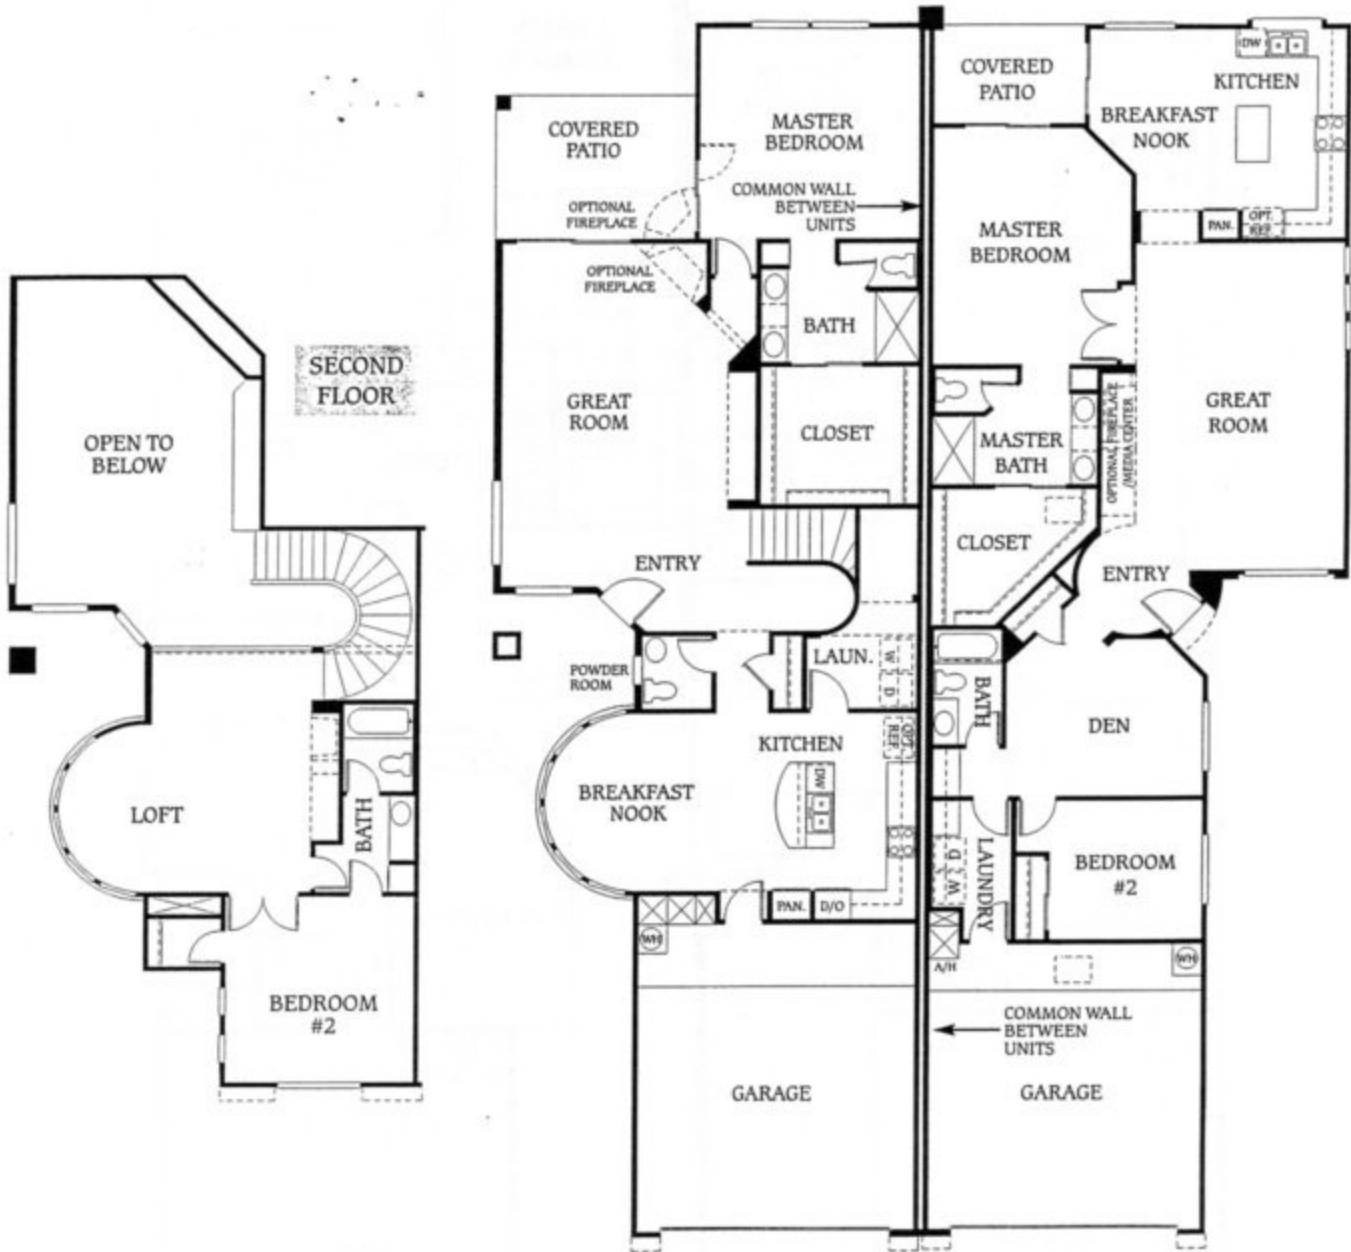

## The St. Tropez-#2165

## The Verona-#1635

2 Story, 2 Bedrooms, Loft, 2 1/2 Baths,  
2-Car Garage, 2,165 Square Feet

2 Bedrooms, Den, 2 Baths,  
2-Car Garage, 1,635 Square Feet

The St. Tropez #2165 and The Verona #1635 duplex can be built as:

- Verona #1635/Verona #1635
- St. Tropez #2165/Verona #1635 (As featured above)
- St. Tropez #2165/St. Tropez #2165

Floorplans not to scale · Effective date 5/00